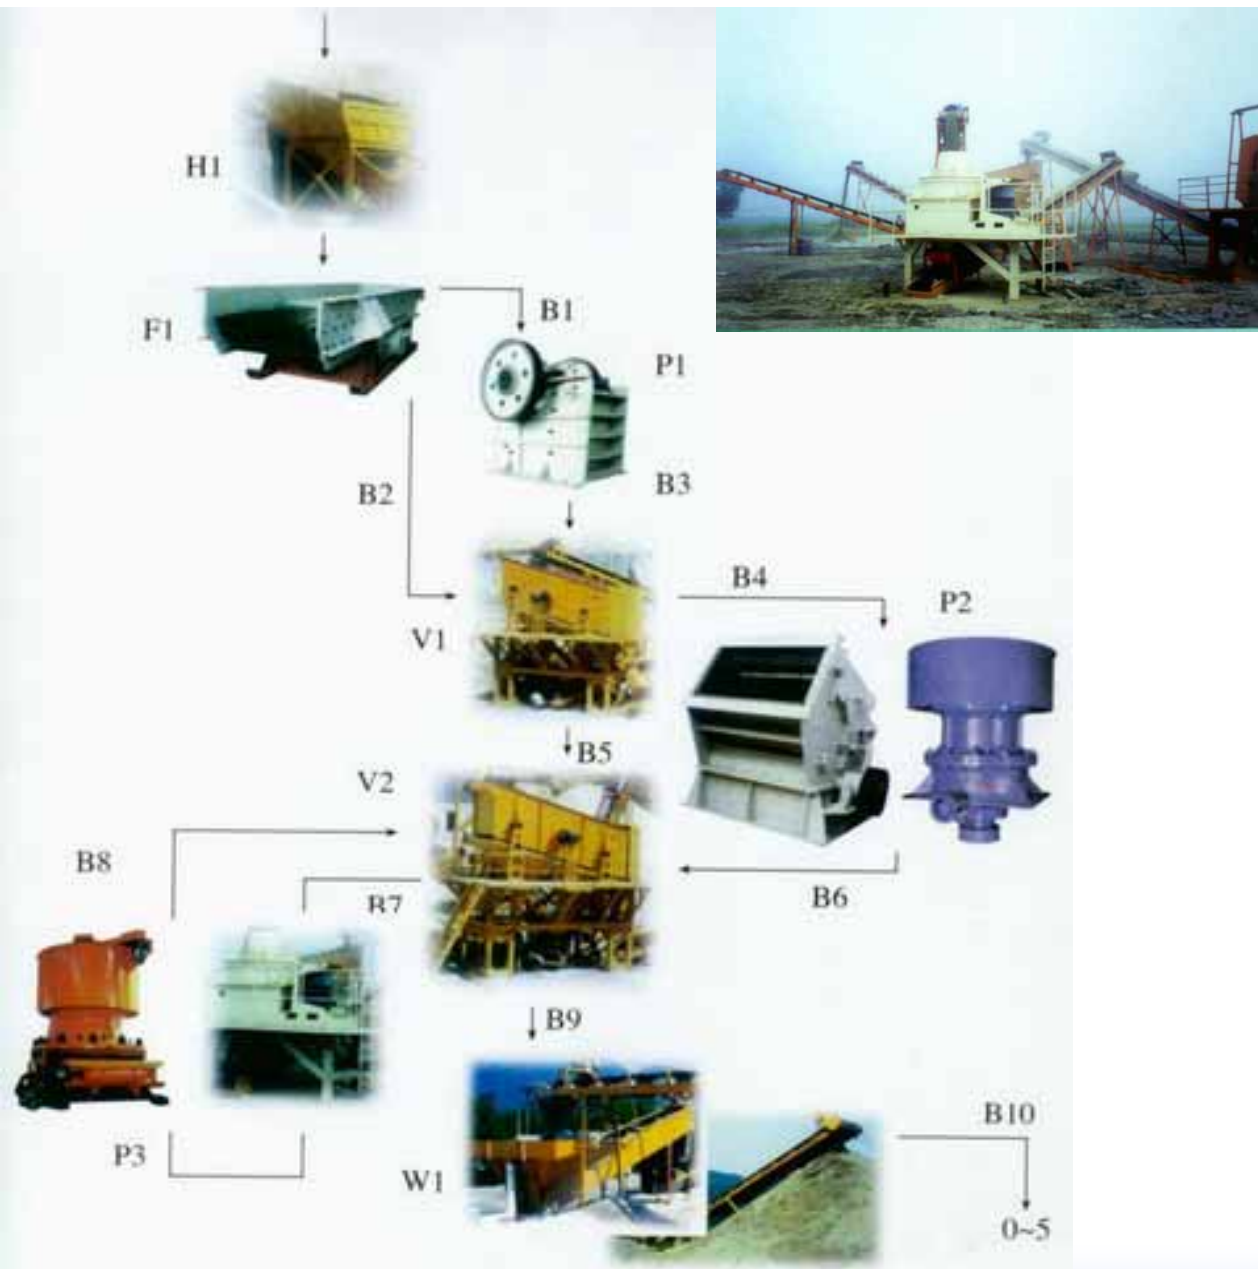

Crushing and Screening Plants

Allbest Creative Development Ltd. (ALLBEST)

COMBINED CRUSHING & SCREENING PLANT

Preface

The combined crushing and screening plants consist of coarse jaw crusher, fine jaw crusher, cone crusher, vibrating screen, belt conveyers, electrical control system, dust collection equipment and other machinery and equipment according to the raw materials, requested process and the specification of the finished products.

The Plants normally are divided into three types: Fixed (Stationary), Portable and Sleigh Type. The capability can be from 50 to 600 tons per hour. The size of crushed product can be from 0 to 40 mm. The classification and size of crushed products can be adjusted according to requirements from the customer.

Double Roll crusher

PLF Vertical shaft fine Impacter

Vertical shaft sand maker

Sand washer

Manufactured Sand Making Process & Plants

Service

- **Advanced and reliable technology & engineering**
- **Procurement, manufacture, and delivery of the goods**
- **Project management**
- **Construction, installation, and commissioning**
- **Technical service**
- **Training program**
- **Service after completion of the project**
- **Financing assistance and export credit**
- **Other services and functions upon request**