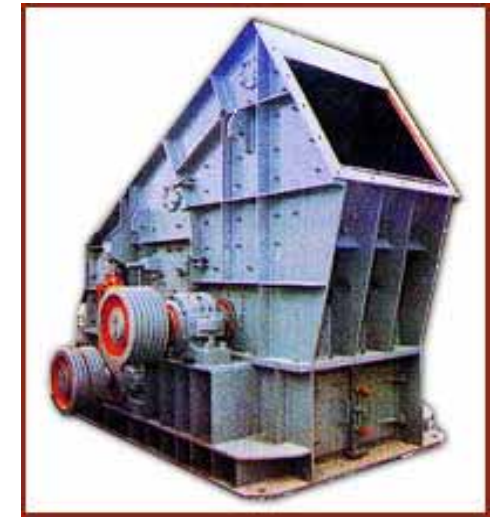

The Plants normally are divided into three types: Fixed (Stationary), Portable and Sleigh Type. The capability can be from 50 to 600 tons per hour. The size of crushed product can be from 0 to 40 mm. The classification and size of crushed products can be adjusted according to requirements from the customer.

Crusher Series

Jaw crusher

Impact crusher

Cone Crusher Series

1350 Symons Cone Crusher Series

Double shaft impact crusher

Crusher Series

SINGLE-STAGE HAMMER CRUSHER