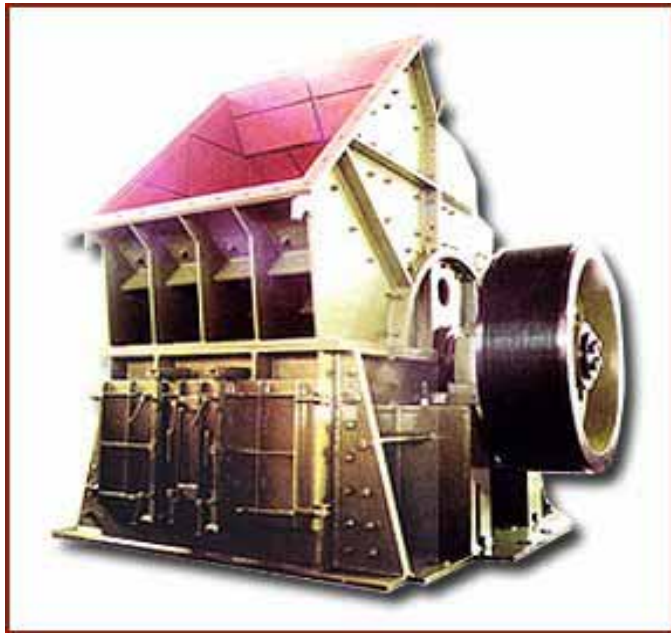

The Plants normally are divided into three types: Fixed (Stationary), Portable and Sleigh Type. The capability can be from 50 to 600 tons per hour. The size of crushed product can be from 0 to 40 mm. The classification and size of crushed products can be adjusted according to requirements from the customer.

Crusher Series

Jaw crusher

Impact crusher

Cone Crusher Series

1350 Symons Cone Crusher Series

Double shaft impact crusher

Crusher Series

SINGLE-STAGE HAMMER CRUSHER