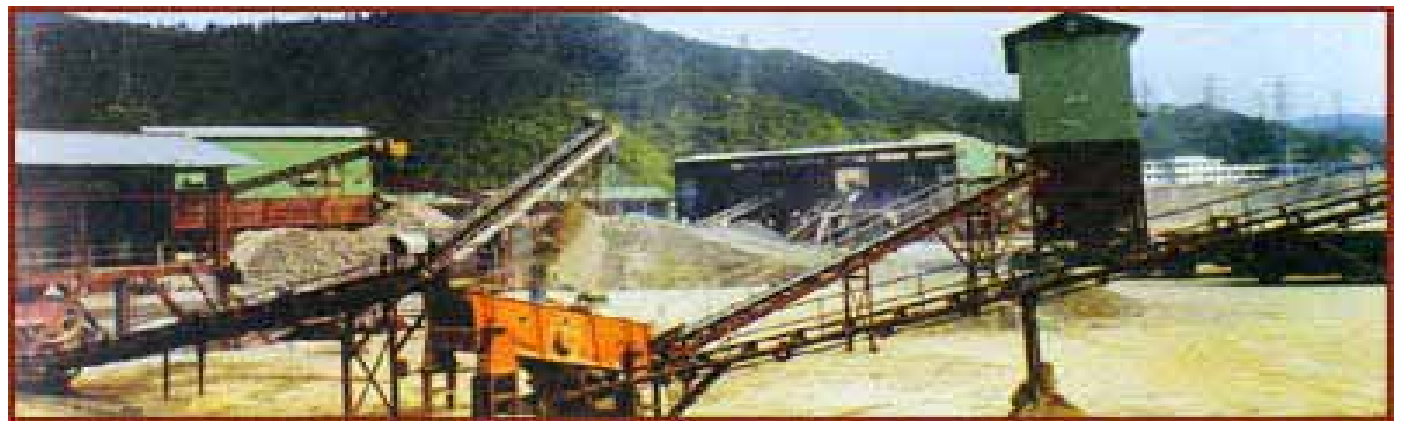

Integrated Crushing & Screening Plants