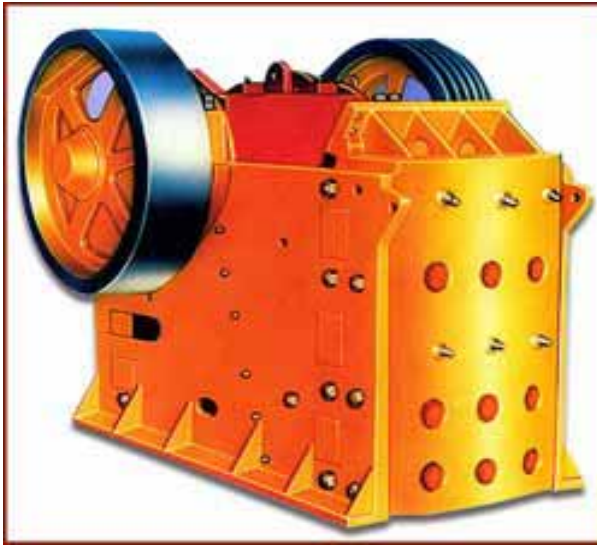

Crushing and Screening Plants

Allbest Creative Development Ltd. (ALLBEST)

COMBINED CRUSHING & SCREENING PLANT

Preface

The combined crushing and screening plants consist of coarse jaw crusher, fine jaw crusher, cone crusher, vibrating screen, belt conveyers, electrical control system, dust collection equipment and other machinery and equipment according to the raw materials, requested process and the specification of the finished products.

The Plants normally are divided into three types: Fixed (Stationary), Portable and Sleigh Type. The capability can be from 50 to 600 tons per hour. The size of crushed product can be from 0 to 40 mm. The classification and size of crushed products can be adjusted according to requirements from the customer.

Crusher Series

Jaw crusher

Impact crusher

Cone Crusher Series

1350 Symons Cone Crusher Series

Double shaft impact crusher

Crusher Series

SINGLE-STAGE HAMMER CRUSHER

Double Toothed Roll Crusher

Crusher Series

AF Cone Crusher

Double Roll crusher

Heavy hammer crusher

Vertical shaft fine Impacter

Screening Equipment

Round Vibrating Screen